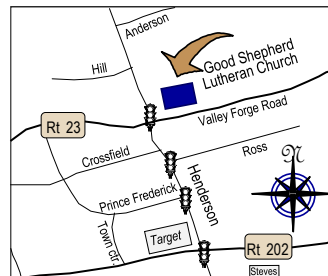

- Over 200 quilts on display
- Quilt Boutique—with creative treasures from our gifted members
- Vendors—featuring all kinds of sewing and crafting delights
- Antiques & crafts—exhibited and for sale from Julia Beardsley Art & Design
- Quilt Appraisals—by renowned AQS-certified quilt appraiser, Dawn Heefner (610-971-0901)—Call for your appointment
- Amazing Raffle Quilt—you could win!
- Refreshments & lunch available
- Grandma's Attic—uncover treasures
- Chinese Auction—choose potential winnings

VISIT US AT:
www.ValleyForgeQuilters.org