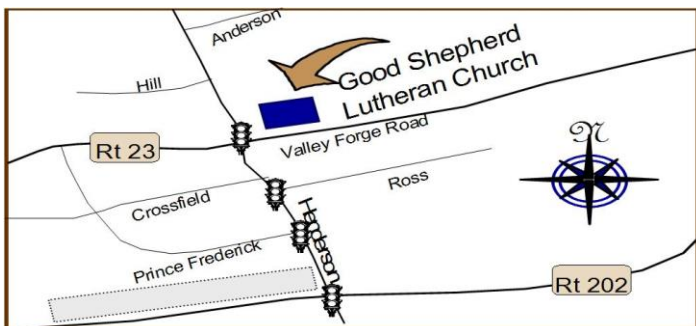

[www.valleyforgequilters.org](http://www.valleyforgequilters.org)  
VFHQonFacebook

Monthly Guild Meetings are held on the **Third** Tuesday of every month at 7 P.M. at the Good Shepard Lutheran Church in King of Prussia, PA